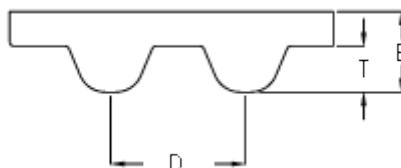

Data Sheet

Article number: 602932750258

Description: Gates timing belt POWERGRIP®
GTX 1128 8MX 65

Measures

D (Pitch)	= 8
Height B mm	= 5.6
Height T mm	= 3.4
Length	= 1128
Number of teeth	= 141
Type	= 1128 8MX 65
Width	= 65